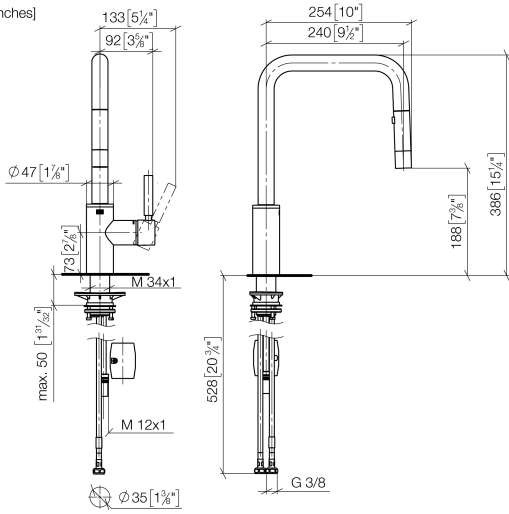

META SQUARE Single-lever mixer Pull-down with spray function - Brushed Platinum

META SQUARE

33 870 861

- 240mm projection
- pivotable spout 360°
- Optional swivel limiter available with swivel limiter set 12 823 970 90
- laminar and spray flow
- 1800 mm metal shower hose
- sprayface with anti-scaling system
- max. flow 10.4 l/min at 3 bar flow pressure
- lead-free
- This product can help a building meet the requirements of Green Building Rating Systems, e.g. LEED®, BREEAM®, DGNB

Recommended miscellaneous

Swivel limitation set -

12 823 970 90

Recommended miscellaneous

Strainer waste with control handle - Brushed Platinum

10 712 970-06

Recommended miscellaneous

Dispenser without rosette - Brushed Platinum

82 424 970-06

33 870 861

mm [inches]

1:5

Flow rate chart

Certificates

LGA_38641.

Belgaqua_24-005-27_3.

33 870 861

Spare parts list

No.	Item Number	Name	Quantity used	Delivery time
1	90 12 11 148 00-06	shower	1	10
2	04 30 02 120 00-85	hose	1	30
3	90 28 22 308 00-06	spout	1	-
Spare part can no longer be ordered, please order the replacement item				
4	09 28 10 160 90	ring	2	2
5	09 18 40 186 90	sleeve	1	2
6	90 15 05 064 05 90	cartridge	1	2
7	09 14 10 190 90	seal	1	2
8	09 28 30 030-06	cover	1	10
9	90 20 66 027 00-06	handle	1	10
10	04 30 11 040 00 90	fixing set	1	2
11	09 20 93 056 90	insert	1	2
12	04 30 04 100 00 90	hose	2	2
13	04 28 20 067 00 90	pipe	1	2
14	90 24 03 253 00 90	adaptor	1	2
15	04 21 50 010 00 90	accessories	1	2