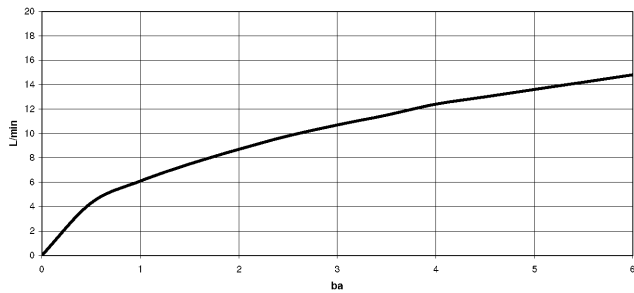

META SQUARE Single-lever mixer Pull-down with spray function - Brushed Platinum

META SQUARE

33 870 861

- 240mm projection
- pivotable spout 360°
- Optional swivel limiter available with swivel limiter set 12 823 970 90
- laminar and spray flow
- 1800 mm metal shower hose
- sprayface with anti-scaling system
- max. flow 10.4 l/min at 3 bar flow pressure
- lead-free
- This product can help a building meet the requirements of Green Building Rating Systems, e.g. LEED®, BREEAM®, DGNB

82 424 970-06

33 870 861

mm [inches]

1:5

Flow rate chart

Certificates

LGA_38641.

Belgaqua_24-005-27_3.